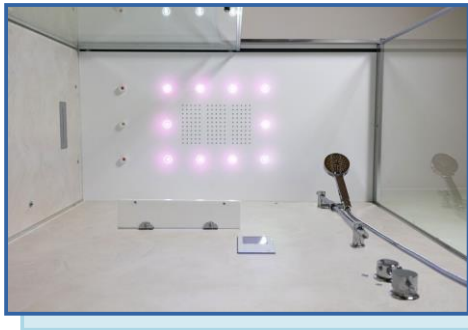

THE ONLY ONE MADE IN ITALY WITH THESE EQUIPMENT

CHROMOTHERAPY

- Thanks to the starry sky (10 led spotlights on the roof) the cabin lights up to create an ever-changing atmosphere.
- The colours can influence positively on our psyche and consequently on our body.
- "Warm" color cycles have energizing effects, "Cold" ones help relaxation.