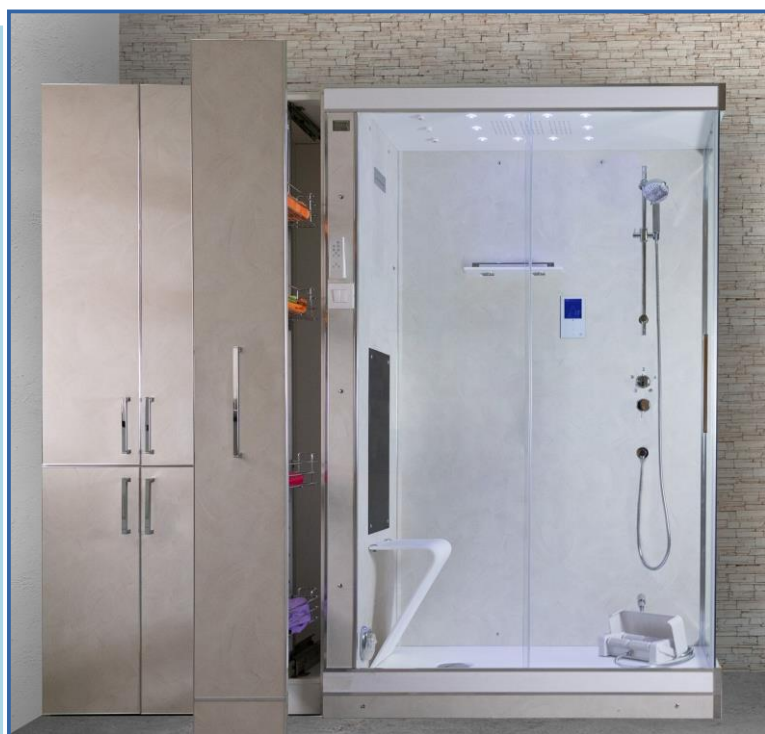

AN OASIS OF WELLBEING WITH SANIBOX

This shower cabin offers you maximum confort and functionality in **one square meter** and can be **tailored to your space**.

The only one with the **automatic ozone sanitization** after each use

Finally you can offer your guests a **complete wellness experience**

- **MADE ON MEASURE**
- **FULLY REMOVABLE**
- **STARTING IN 10 MINUTES**
- **INSTALLATION BY OUR SPECIALIZED TECHNICIANS**